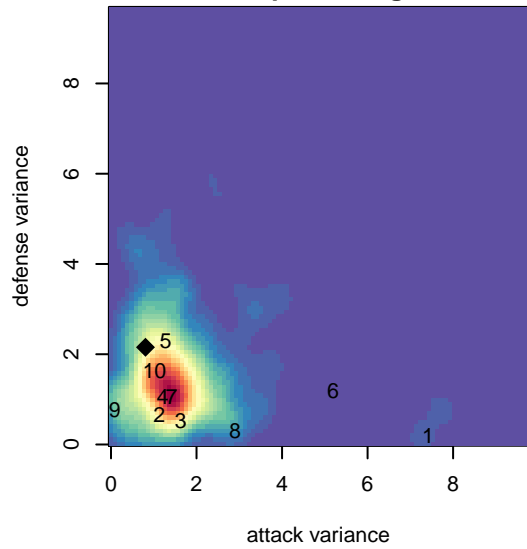

Boise Nationals SC Cruzeiro G02

Boise Nationals
 Boise, ID
 G02 total strength=713
 attack=0.6 defense=0.91
 fall league = Idaho D3 B U13
 spr league = Spr Idaho D3 A U13
 notes= Ray 2015

alt names used:
 BNSC CRUZEIRO
 BNSC CRUZEIRO (ID)
 BNSC CRUZEIRO
 BOISE NATIONALS U13 G BNSC CRUZEIRO

Venues played:
 2015 Idaho D3 B U13
 2015 GEM State Challenge U13G Silver East L
 2015 FC Nova Fall Showcase U13G Puma
 2015 Spr Idaho D3 A U13

**attack and defense variance (black dot)
relative to other teams
and top 10 in region**