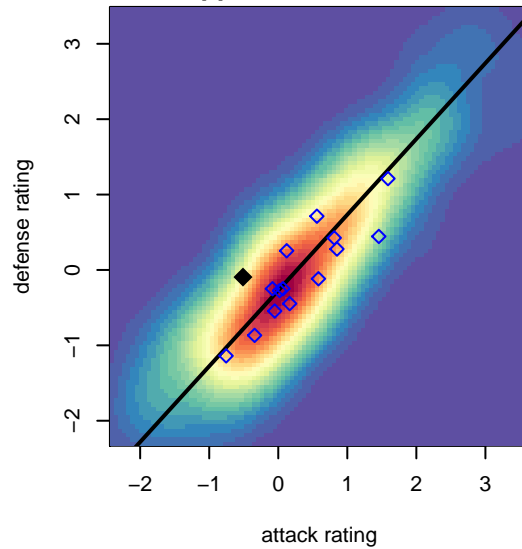

**attack and defense rating
relative to others at age
and all opponents in last 13 months**