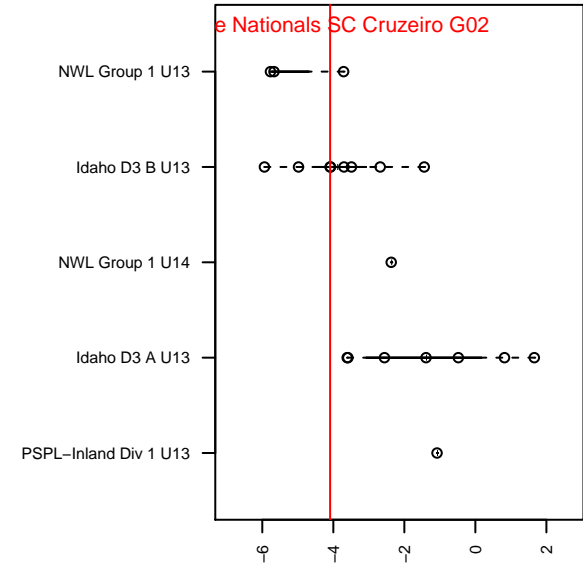

**attack and defense rating
relative to others at age
and all opponents in last 13 months**